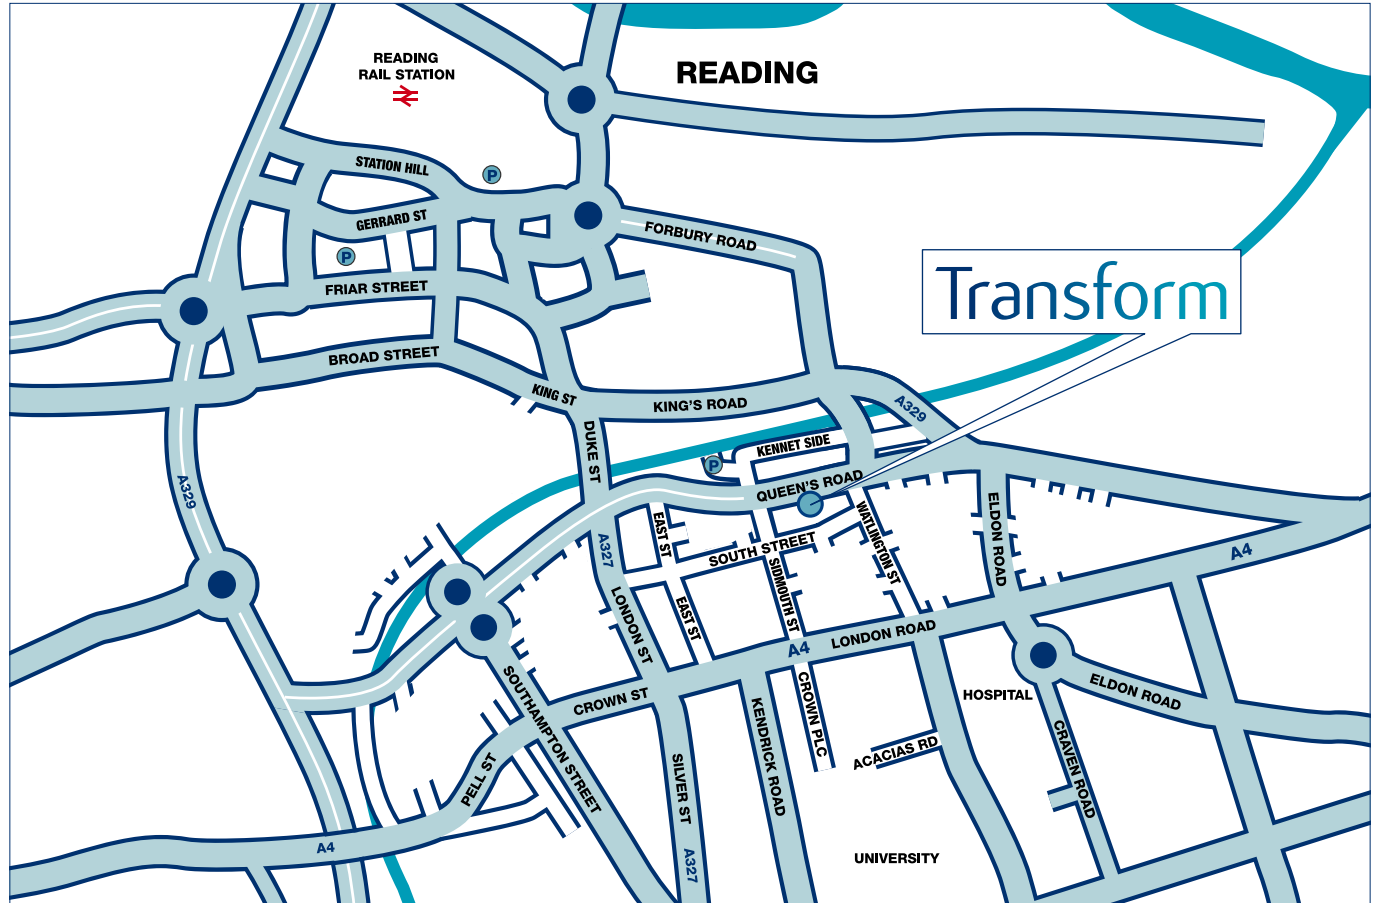

How to find our Reading Clinic

Ground Floor, Havell House, 62-66 Queens Road, Reading RG1 4AP

Tel: 0118 952 0920

Fax: 0118 952 0929

By rail

The nearest railway station to Reading Clinic is Reading Mainline Station. Exit the station through the main entrance and turn left (facing John Lewis). Turn right at the traffic lights and then take a left on to Queen's Road, where our clinic is situated.

By road

From the M4 – exit the motorway at Junction 11 and take the A33 relief road to Reading, passing the Madejski Stadium on your left. Follow signs for Reading Town Centre for approximately two miles, passing the Reg Vardy Citroen dealership on your right. At the next set of traffic lights turn right, following signs to Queen's Road. Pass through one set of traffic lights, and you'll find the clinic on your right.

Car parking

Please park in the Queen's Road NCP car park. Once parked, turn left onto Queen's Road and you'll find the clinic a short walk away on the right hand side of the road, opposite the 186k building.